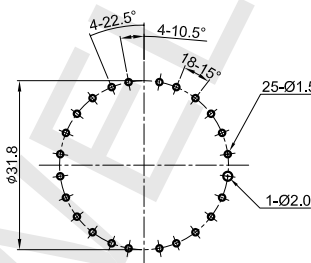

SOUNDWELL®

http://soundwell-cn.com

RE32 Series SWITCH

企业微信，扫码有惊喜

升威官网，发现更多产品

MODEL 品名	DIMENSIONS 尺寸	UNIT:mm
----------	---------------	---------

RE3202SWB0X-HA1-1-2-10

SHAFT SHOWN IN FULL C.C.W POSITION

SWITCH CONTACT STATUS

P.C.B MOUNTING HOLES DETAIL

RE3202SWB0X-HA1-1-2-12

SHAFT SHOWN IN FULL C.C.W POSITION

SWITCH CONTACT STATUS

P.C.B MOUNTING HOLES DETAIL