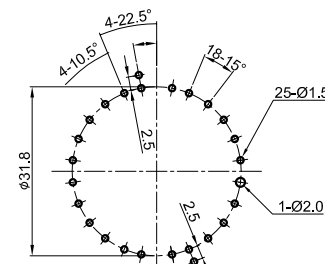

SOUNDWELL®

http://soundwell-cn.com

RE32 Series SWITCH

企业微信，扫码有惊喜

升威官网，发现更多产品

MODEL 品名	DIMENSIONS 尺寸	UNIT:mm
----------	---------------	---------

RE3202SWB0X-HA1-1-2-10

SHAFT SHOWN IN FULL C.C.W POSITION

SWITCH CONTACT STATUS

P.C.B MOUNTING HOLES DETAIL

RE3202SWB0X-HA1-1-2-12

SHAFT SHOWN IN FULL C.C.W POSITION

SWITCH CONTACT STATUS

P.C.B MOUNTING HOLES DETAIL