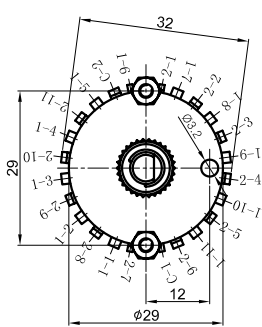

SOUNDWELL®

http://soundwell-cn.com

RE32 Series SWITCH

企业微信，扫码有惊喜

升威官网，发现更多产品

MODEL 品名	DIMENSIONS 尺寸	UNIT:mm
----------	---------------	---------

RE3202SWB0X-HA1-1-2-10

SHAFT SHOWN IN FULL C.C.W POSITION

SWITCH CONTACT STATUS

P.C.B MOUNTING HOLES DETAIL

RE3202SWB0X-HA1-1-2-12

SHAFT SHOWN IN FULL C.C.W POSITION

SWITCH CONTACT STATUS

P.C.B MOUNTING HOLES DETAIL