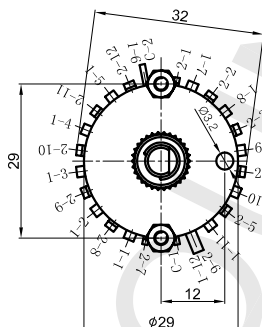

SOUNDWELL®

http://soundwell-cn.com

RE32 Series SWITCH

企业微信，扫码有惊喜

升威官网，发现更多产品

MODEL 品名	DIMENSIONS 尺寸	UNIT:mm
----------	---------------	---------

RE3202SWB0X-HA1-1-2-10

SHAFT SHOWN IN FULL C.C.W POSITION

SWITCH CONTACT STATUS

P.C.B MOUNTING HOLES DETAIL

RE3202SWB0X-HA1-1-2-12

SHAFT SHOWN IN FULL C.C.W POSITION

SWITCH CONTACT STATUS

P.C.B MOUNTING HOLES DETAIL