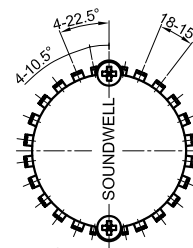

SOUNDWELL®

http://soundwell-cn.com

RE32 Series SWITCH

企业微信，扫码有惊喜

升威官网，发现更多产品

MODEL 品名	DIMENSIONS 尺寸	UNIT:mm
----------	---------------	---------

RE3202SWB0X-HA1-1-2-10

SHAFT SHOWN IN FULL C.C.W POSITION

SWITCH CONTACT STATUS

P.C.B MOUNTING HOLES DETAIL

RE3202SWB0X-HA1-1-2-12

SHAFT SHOWN IN FULL C.C.W POSITION

SWITCH CONTACT STATUS

P.C.B MOUNTING HOLES DETAIL