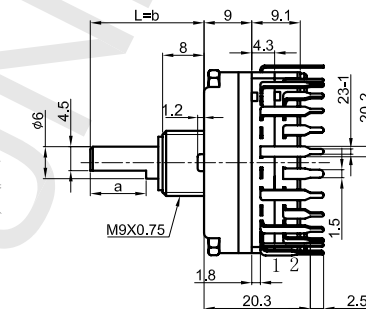

SOUNDWELL®

http://soundwell-cn.com

RE32 Series SWITCH

企业微信，扫码有惊喜

升威官网，发现更多产品

MODEL 品名	DIMENSIONS 尺寸	UNIT:mm
----------	---------------	---------

RE3202SWB0X-HA1-1-2-10

SHAFT SHOWN IN FULL C.C.W POSITION

SWITCH CONTACT STATUS

P.C.B MOUNTING HOLES DETAIL

RE3202SWB0X-HA1-1-2-12

SHAFT SHOWN IN FULL C.C.W POSITION

SWITCH CONTACT STATUS

P.C.B MOUNTING HOLES DETAIL