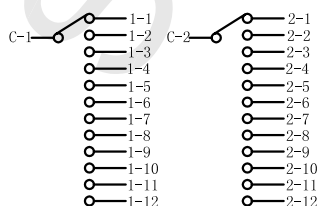

SOUNDWELL®

http://soundwell-cn.com

RE32 Series SWITCH

企业微信，扫码有惊喜

升威官网，发现更多产品

MODEL 品名	DIMENSIONS 尺寸	UNIT:mm
----------	---------------	---------

RE3202SWB0X-HA1-1-2-10

SHAFT SHOWN IN FULL C.C.W POSITION

SWITCH CONTACT STATUS

P.C.B MOUNTING HOLES DETAIL

RE3202SWB0X-HA1-1-2-12

SHAFT SHOWN IN FULL C.C.W POSITION

SWITCH CONTACT STATUS

P.C.B MOUNTING HOLES DETAIL