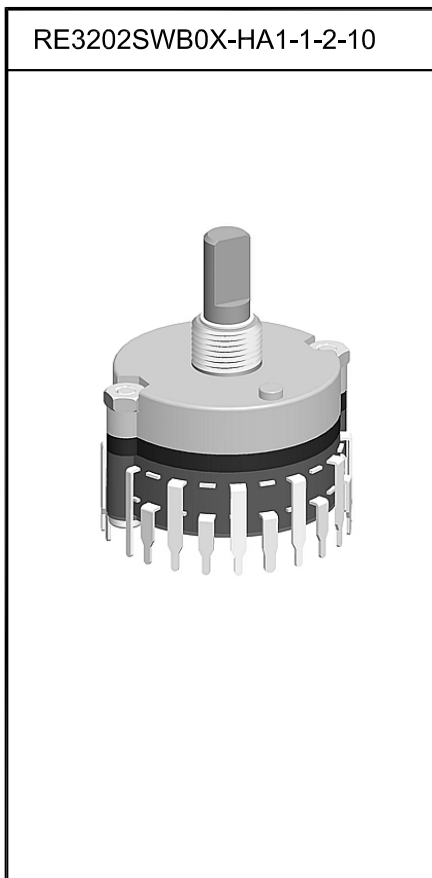

SOUNDWELL®

http://soundwell-cn.com

RE32 Series SWITCH

企业微信，扫码有惊喜

升威官网，发现更多产品

MODEL 品名	DIMENSIONS 尺寸	UNIT:mm
----------	---------------	---------

RE3202SWB0X-HA1-1-2-10

SHAFT SHOWN IN FULL C.C.W POSITION

SWITCH CONTACT STATUS

P.C.B MOUNTING HOLES DETAIL

RE3202SWB0X-HA1-1-2-12

SHAFT SHOWN IN FULL C.C.W POSITION

SWITCH CONTACT STATUS

P.C.B MOUNTING HOLES DETAIL