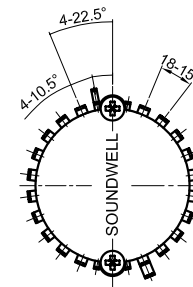

SOUNDWELL®

http://soundwell-cn.com

RE32 Series SWITCH

企业微信，扫码有惊喜

升威官网，发现更多产品

MODEL 品名	DIMENSIONS 尺寸	UNIT:mm
----------	---------------	---------

RE3202SWB0X-HA1-1-2-10

SHAFT SHOWN IN FULL C.C.W POSITION

SWITCH CONTACT STATUS

P.C.B MOUNTING HOLES DETAIL

RE3202SWB0X-HA1-1-2-12

SHAFT SHOWN IN FULL C.C.W POSITION

SWITCH CONTACT STATUS

P.C.B MOUNTING HOLES DETAIL