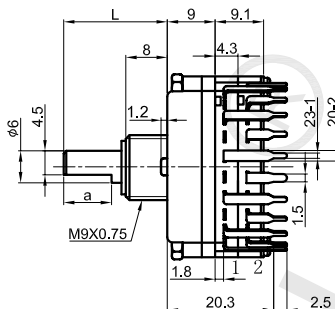

SOUNDWELL®

http://soundwell-cn.com

RE32 Series SWITCH

企业微信，扫码有惊喜

升威官网，发现更多产品

MODEL 品名	DIMENSIONS 尺寸	UNIT:mm
----------	---------------	---------

RE3202SWB0X-HA1-1-2-10

SHAFT SHOWN IN FULL C.C.W POSITION

SWITCH CONTACT STATUS

P.C.B MOUNTING HOLES DETAIL

RE3202SWB0X-HA1-1-2-12

SHAFT SHOWN IN FULL C.C.W POSITION

SWITCH CONTACT STATUS

P.C.B MOUNTING HOLES DETAIL