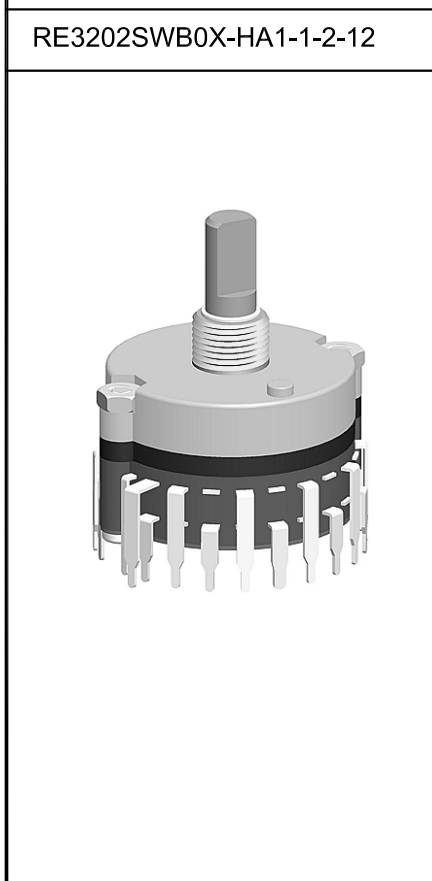

SOUNDWELL®

http://soundwell-cn.com

RE32 Series SWITCH

企业微信，扫码有惊喜

升威官网，发现更多产品

MODEL 品名	DIMENSIONS 尺寸	UNIT:mm
----------	---------------	---------

RE3202SWB0X-HA1-1-2-10

SHAFT SHOWN IN FULL C.C.W POSITION

SWITCH CONTACT STATUS

P.C.B MOUNTING HOLES DETAIL

RE3202SWB0X-HA1-1-2-12

SHAFT SHOWN IN FULL C.C.W POSITION

SWITCH CONTACT STATUS

P.C.B MOUNTING HOLES DETAIL