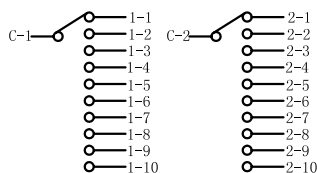

SOUNDWELL®

http://soundwell-cn.com

RE32 Series SWITCH

企业微信，扫码有惊喜

升威官网，发现更多产品

MODEL 品名	DIMENSIONS 尺寸	UNIT:mm
----------	---------------	---------

RE3202SWB0X-HA1-1-2-10

SHAFT SHOWN IN FULL C.C.W POSITION

SWITCH CONTACT STATUS

P.C.B MOUNTING HOLES DETAIL

RE3202SWB0X-HA1-1-2-12

SHAFT SHOWN IN FULL C.C.W POSITION

SWITCH CONTACT STATUS

P.C.B MOUNTING HOLES DETAIL