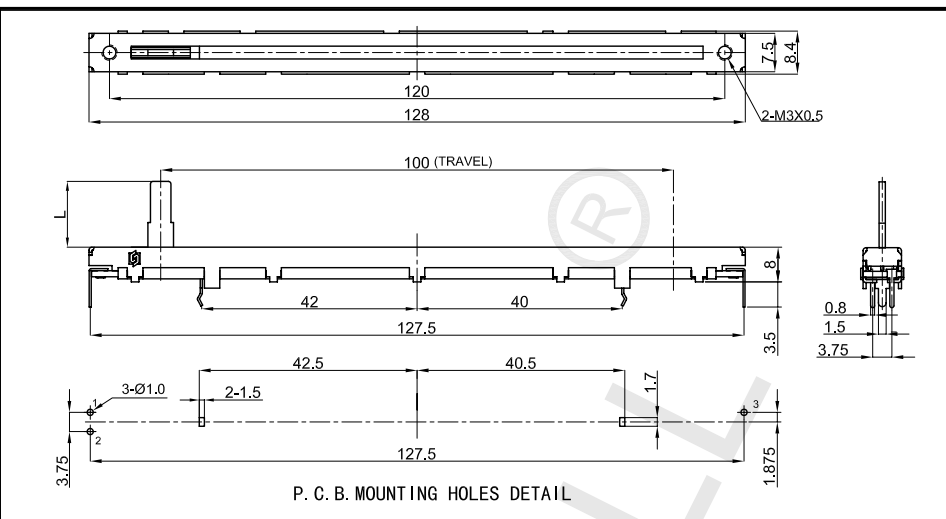

# 100mm Travel Series POTENTIOMETER

企业微信，扫码有惊喜

升威官网，发现更多产品

MODEL 品名	DIMENSIONS 尺寸	UNIT:mm
----------	---------------	---------

MODEL	SCA1003 SERIES																																	
LEVER TYPE	M12A/C	M13A	M17A																															
DIMENSIONS	<table border="1"> <tr><td>L</td><td>9.5</td><td>13.5</td><td>16.8</td><td>19.5</td><td>14.5</td></tr> <tr><td>M12A F</td><td>7</td><td>10</td><td>10</td><td>10</td><td>10</td></tr> <tr><td>M12C F</td><td>5</td><td></td><td></td><td></td><td></td></tr> </table>	L	9.5	13.5	16.8	19.5	14.5	M12A F	7	10	10	10	10	M12C F	5					<table border="1"> <tr><td>L</td><td>9.5</td><td>14.5</td><td>19.5</td></tr> <tr><td>F</td><td>7</td><td>10</td><td>10</td></tr> </table>	L	9.5	14.5	19.5	F	7	10	10	<table border="1"> <tr><td>L</td><td>7.5</td><td>9.5</td><td>11.5</td><td>14</td></tr> </table>	L	7.5	9.5	11.5	14
L	9.5	13.5	16.8	19.5	14.5																													
M12A F	7	10	10	10	10																													
M12C F	5																																	
L	9.5	14.5	19.5																															
F	7	10	10																															
L	7.5	9.5	11.5	14																														
LEVER TYPE	M17B	M17C	M18A																															
DIMENSIONS	<table border="1"> <tr><td>L</td><td>9.5</td><td>14.5</td><td>19.5</td></tr> <tr><td>F</td><td>7</td><td>10</td><td>10</td></tr> <tr><td>H</td><td>1.8</td><td>3.8</td><td>3.8</td></tr> </table>	L	9.5	14.5	19.5	F	7	10	10	H	1.8	3.8	3.8	<table border="1"> <tr><td>L</td><td>14.5</td><td>8.5</td></tr> <tr><td>F</td><td>11</td><td>6.5</td></tr> <tr><td>W</td><td>4.35</td><td>4</td></tr> </table>	L	14.5	8.5	F	11	6.5	W	4.35	4	<table border="1"> <tr><td>L</td><td>4.2</td><td>9.2</td></tr> </table>	L	4.2	9.2							
L	9.5	14.5	19.5																															
F	7	10	10																															
H	1.8	3.8	3.8																															
L	14.5	8.5																																
F	11	6.5																																
W	4.35	4																																
L	4.2	9.2																																