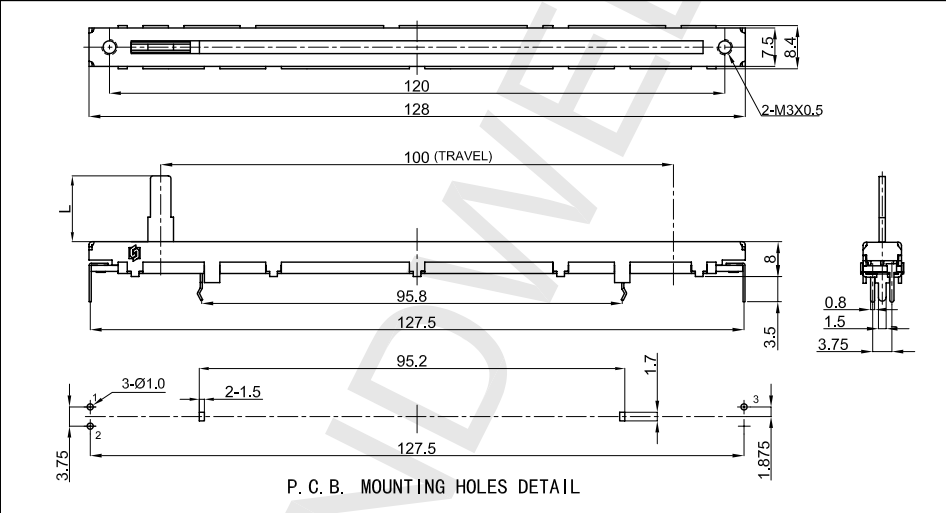

# 100mm Travel Series POTENTIOMETER

企业微信，扫码有惊喜

升威官网，发现更多产品

MODEL 品名	DIMENSIONS 尺寸	UNIT:mm
----------	---------------	---------

MODEL	SCA1003 SERIES																																	
LEVER TYPE	M12A/C	M13A	M17A																															
DIMENSIONS	<table border="1"> <tr><td>L</td><td>9.5</td><td>13.5</td><td>16.8</td><td>19.5</td><td>14.5</td></tr> <tr><td>M12A F</td><td>7</td><td>10</td><td>10</td><td>10</td><td>10</td></tr> <tr><td>M12C F</td><td>5</td><td></td><td></td><td></td><td></td></tr> </table>	L	9.5	13.5	16.8	19.5	14.5	M12A F	7	10	10	10	10	M12C F	5					<table border="1"> <tr><td>L</td><td>9.5</td><td>14.5</td><td>19.5</td></tr> <tr><td>F</td><td>7</td><td>10</td><td>10</td></tr> </table>	L	9.5	14.5	19.5	F	7	10	10	<table border="1"> <tr><td>L</td><td>7.5</td><td>9.5</td><td>11.5</td><td>14</td></tr> </table>	L	7.5	9.5	11.5	14
L	9.5	13.5	16.8	19.5	14.5																													
M12A F	7	10	10	10	10																													
M12C F	5																																	
L	9.5	14.5	19.5																															
F	7	10	10																															
L	7.5	9.5	11.5	14																														
LEVER TYPE	M17B	M17C	M18A																															
DIMENSIONS	<table border="1"> <tr><td>L</td><td>9.5</td><td>14.5</td><td>19.5</td></tr> <tr><td>F</td><td>7</td><td>10</td><td>10</td></tr> <tr><td>H</td><td>1.8</td><td>3.8</td><td>3.8</td></tr> </table>	L	9.5	14.5	19.5	F	7	10	10	H	1.8	3.8	3.8	<table border="1"> <tr><td>L</td><td>14.5</td><td>8.5</td></tr> <tr><td>F</td><td>11</td><td>6.5</td></tr> <tr><td>W</td><td>4.35</td><td>4</td></tr> </table>	L	14.5	8.5	F	11	6.5	W	4.35	4	<table border="1"> <tr><td>L</td><td>4.2</td><td>9.2</td></tr> </table>	L	4.2	9.2							
L	9.5	14.5	19.5																															
F	7	10	10																															
H	1.8	3.8	3.8																															
L	14.5	8.5																																
F	11	6.5																																
W	4.35	4																																
L	4.2	9.2																																