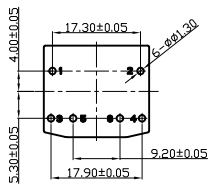

RJ26 SERIES CIRCUIT DIAGRAM

PCB板安装图